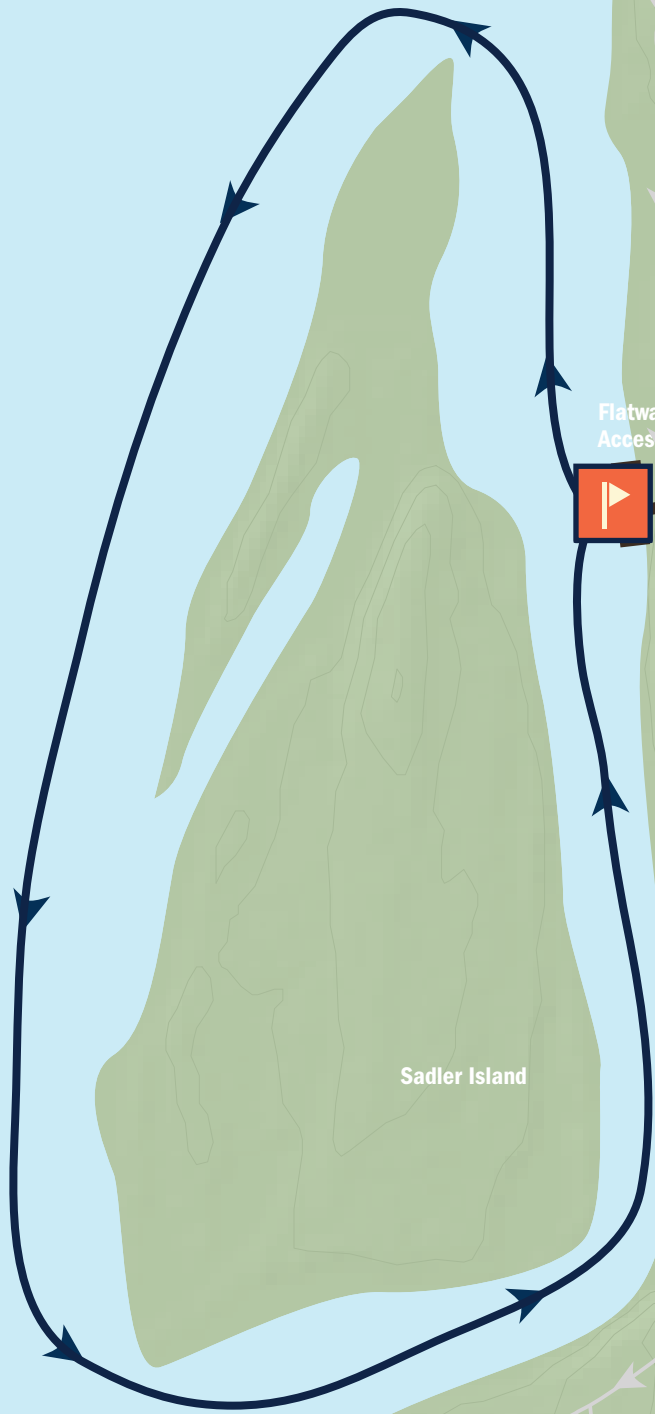

# TUCK FEST

FLATWATER SUP RACE  
1.25 MILES

**START / FINISH**

Flatwater Acces

North Main

Channel Loop

Figure 8

Sadler Island

Carpet

94

South Main

93

Tower 93 Loop